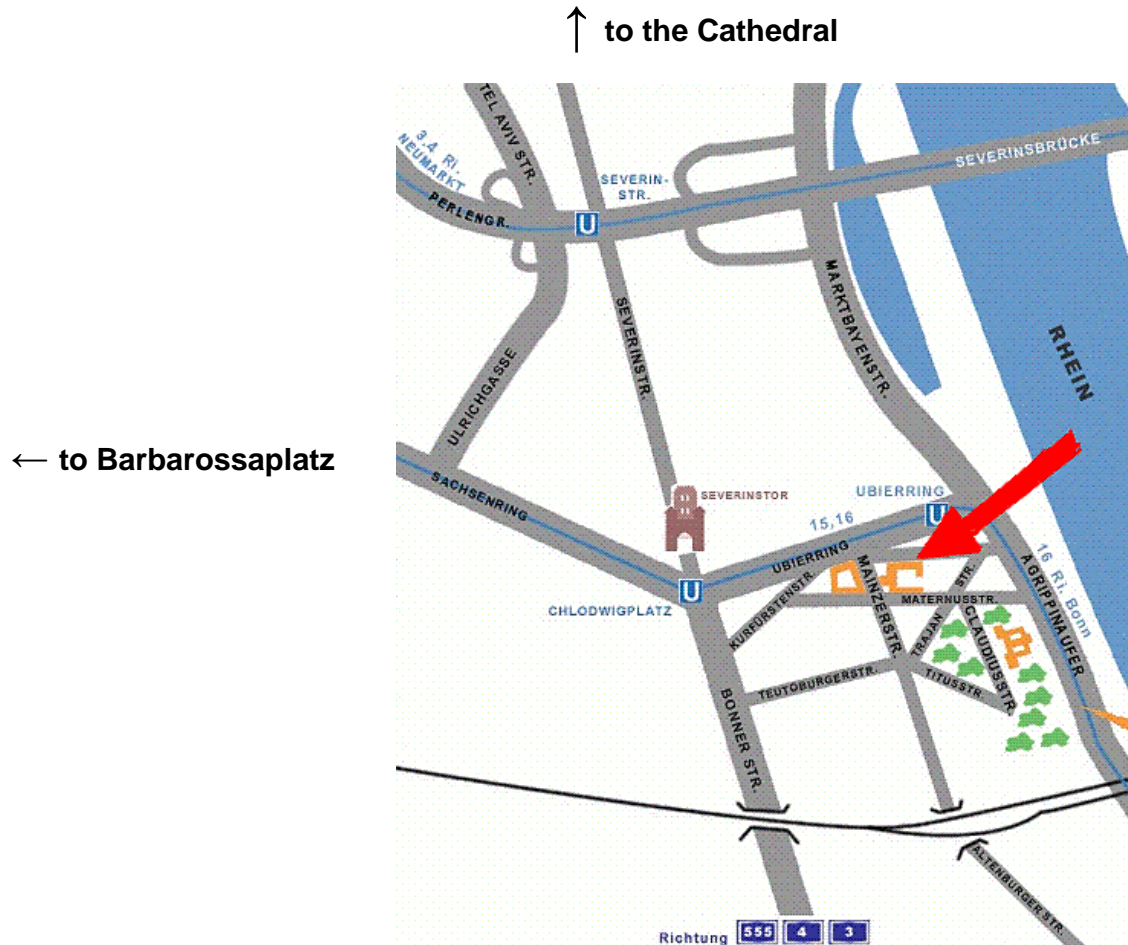

INTERNATIONAL TERMINOLOGY SUMMER SCHOOL

How to get there

By Tram:
#15, direction Chorweiler or Ubierring
16, direction Niehl or Bonn
each until stop “Ubierring”

By Bus:
#132 and #133
until stop “Chlodwigplatz”

Tickets 2,50 EUR (normal)

Emergency phone number
in case you get lost:
+49 174 6355439 (Blanca)